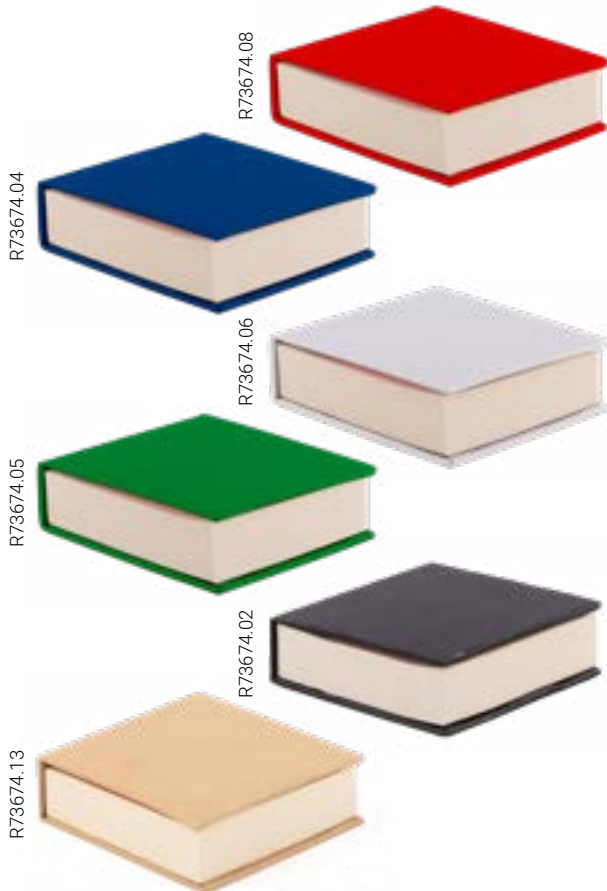

R73674.04

R73674.08

R73674.06

R73674.05

R73674.02

R73674.13

Paper note block

R73674..

cardboard, paper • W75 x H75 x D27 mm
Tampo print 60 x 60 mm or UV 60 x 60 mm

A bloc of 200 chamois paper notes (70g/m²) and 5 x 25 post-its (75g/m²) in colorful laminated paper (128g/m²). Environmentally safe manufacturing process.

1,40 EUR