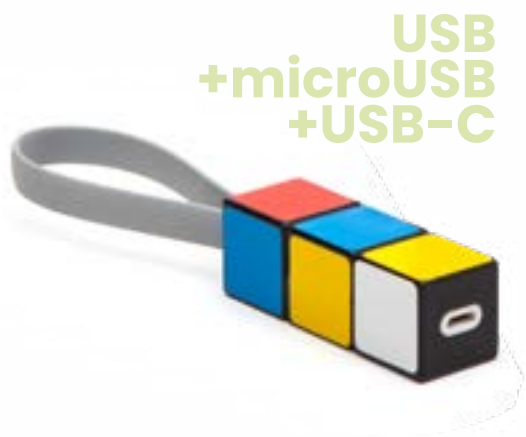

2,78 EUR

QUICK connect

Hook Up USB keyring R50176..

plastic • W90 x H13 x D5 mm
folded W45 x H13 x D10 mm **Tampo print** 15 x 7 mm

USB/micro USB data transfer keyring.

0,53 EUR

Color click&go USB cable R50177.99

ABS plastic, thermoplastic rubber • W130 x H20 x D20 mm
UV 58 x 18 mm

USB cable data transfer keyring. Uniquely designed keyring with USB data transfer cable (containing standard USB, micro USB, USB type C). To unlock the cable set same colors in one line as in Rubik's cube. To lock the cable-mix colors in one line.