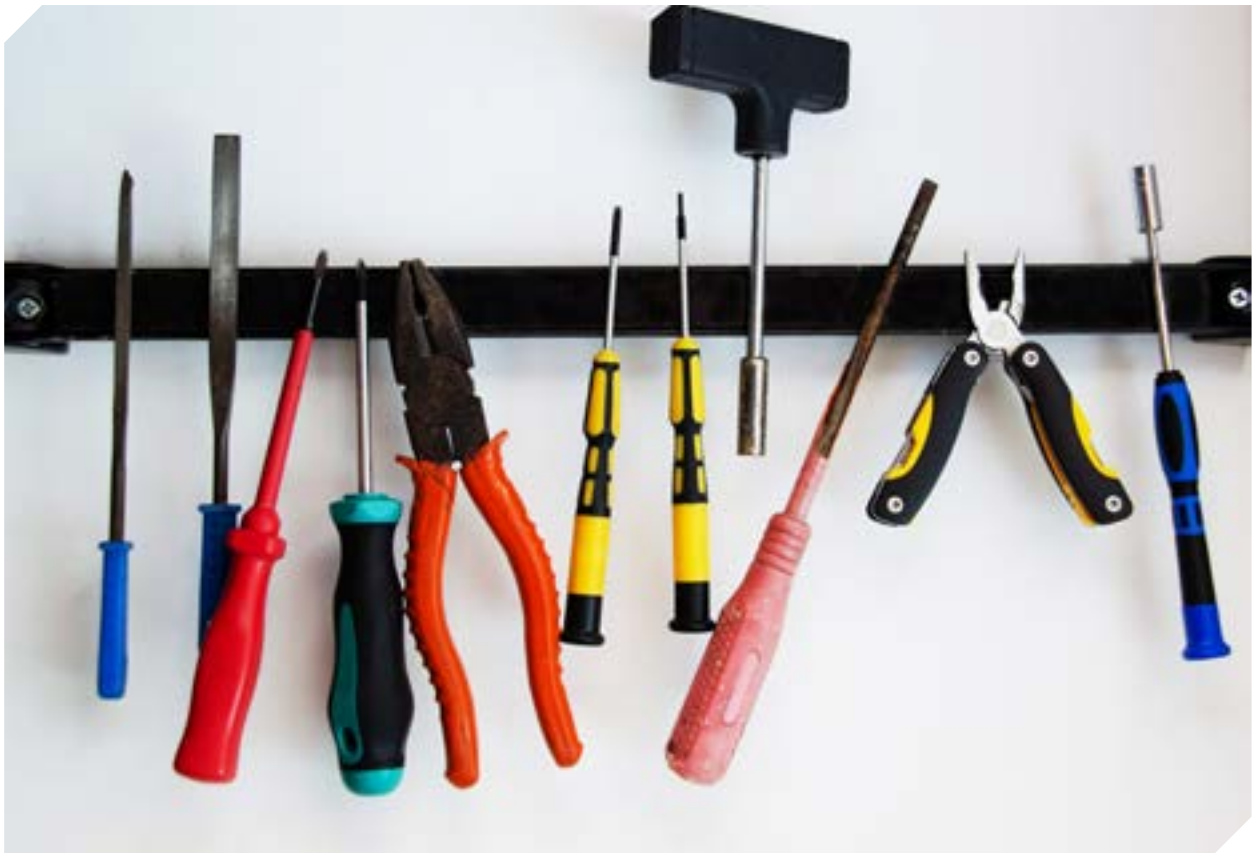

Hefty toolset

R17724.02

steel, plastic • W217 x H153 x D27 mm
UV 100 x 100 mm

Multi-piece tool set in a box with a handle. Includes: PH precision screwdriver, slotted precision screwdriver, adapter (1/4"), Torx wrench - 3 sizes, slotted screwdriver - 2 sizes, PZ screwdriver - 2 sizes, PH (phillips) screwdriver - 2 sizes sizes, Allen key - 2 sizes, Socket/ring spanner - 5 sizes (6-10), Combination pliers, Universal magnetic screwdriver holder (1/4"), 35 mm (1/4") extension.

12,45 EUR