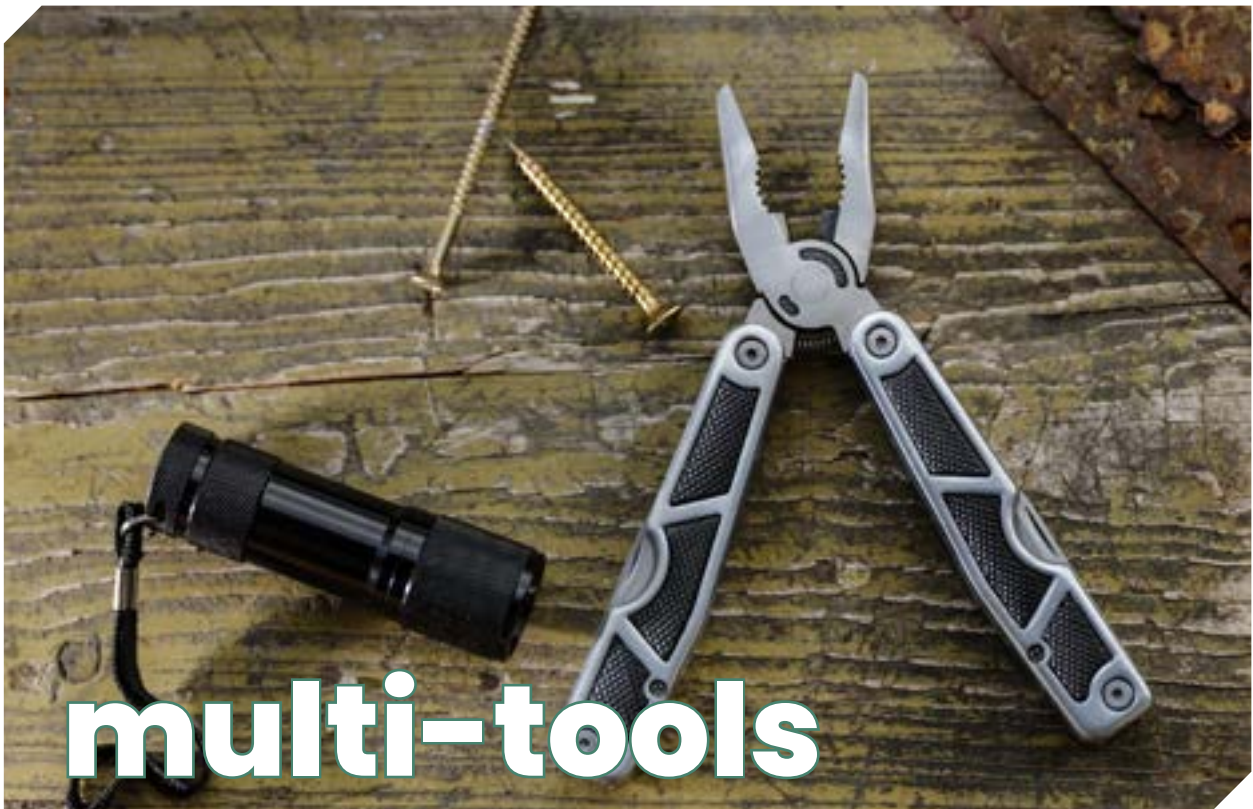

multi-tools