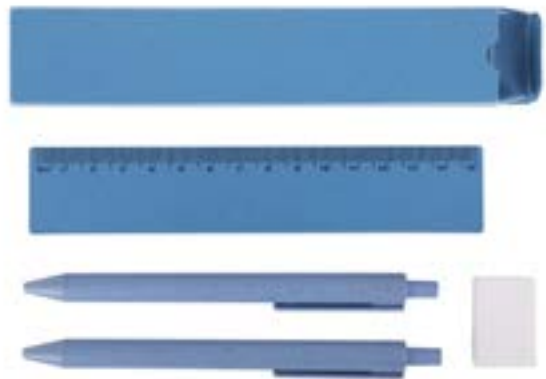

school & office set

R73723.13

Ora school and office set **R73723..**

wheat straw • W165 x H34 x D15 mm
box: W165 x H34 x D15 mm, **ballpen:** W140 x H10 x D10 mm,
ruler: W156 x H30 x D1 mm, **eraser:** W30 x H20 x D10 mm
UV 145 x 25 mm or Tampo print 90 x 20 mm

Wheat straw material stationery set including ballpen (blue refill), automatic pencil, ruler, eraser. All pack in a box.

1,57 EUR

R73723.05

R73723.04